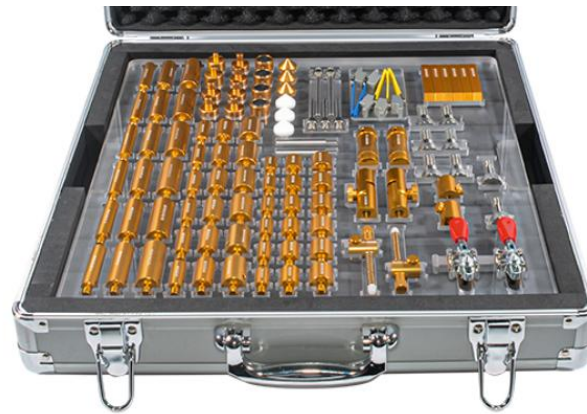

1/FIXTURE & BASE PLATE

VMM FIXTURE/CMM FIXTURE

VMM FIXTURE 112PCS

M4 THREAD

CMM FIXTURE 108PCS

M8 THREAD

CMM FIXTURE 60PCS

M8 THREAD

VMM BASE PLATE/CMM BASE PLATE

Acrylic material	Aluminum alloy material
(300*200/400*300/600*500)mm	(300*300/400*300/500*500/600*600)mm
M4 THREAD	M8 THREAD
Size can be customized(Thread/Thickness/Hole distance?)M4/M8 /2CM / 20MM	