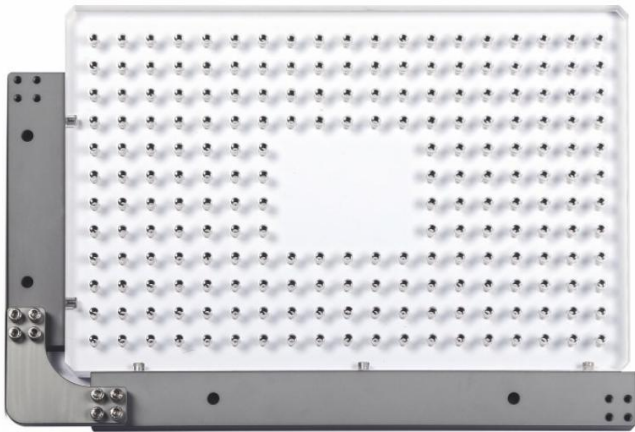

1/FIXTURE & BASE PLATE

VMM FIXTURE/CMM FIXTURE

VMM FIXTURE 112PCS

M4 THREAD

CMM FIXTURE 108PCS

M8 THREAD

CMM FIXTURE 60PCS

M8 THREAD

VMM BASE PLATE/CMM BASE PLATE

Acrylic material	Aluminum alloy material
(300*200/400*300/600*500)mm	(300*300/400*300/500*500/600*600)mm
M4 THREAD	M8 THREAD
Size can be customized(Thread/Thickness/Hole distance?)M4/M8 /2CM / 20MM	