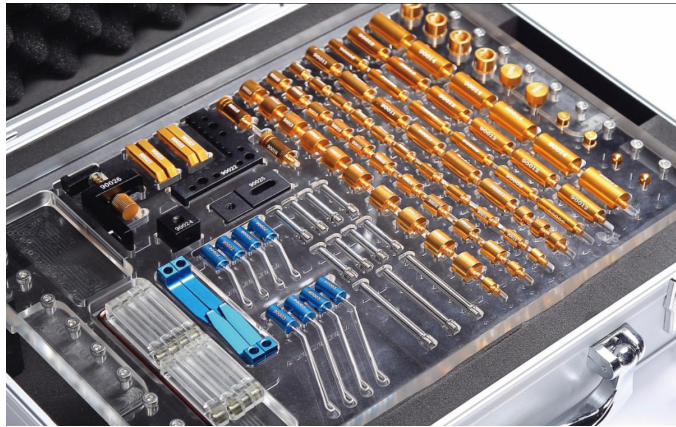

1/FIXTURE & BASE PLATE

VMM FIXTURE/CMM FIXTURE

VMM FIXTURE 112PCS

M4 THREAD

CMM FIXTURE 108PCS

M8 THREAD

CMM FIXTURE 60PCS

M8 THREAD

VMM BASE PLATE/CMM BASE PLATE

Acrylic material	Aluminum alloy material
(300*200/400*300/600*500)mm	(300*300/400*300/500*500/600*600)mm
M4 THREAD	M8 THREAD
Size can be customized(Thread/Thickness/Hole distance?)M4/M8 /2CM / 20MM	